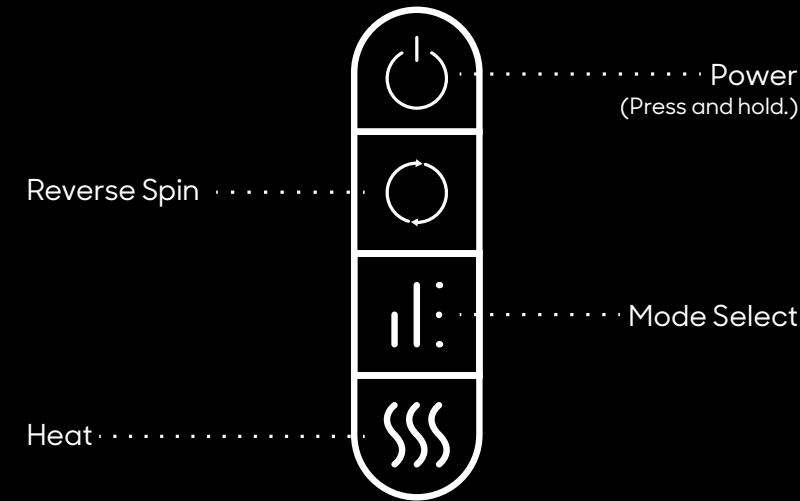

CONTENTS

REALTOUCH MASSAGE

POWER ADAPTER

GETTING STARTED

1. Plug the power adapter into the massager and then into a wall outlet. Allow to fully charge before use.
2. Put on the massager and then press and hold the Power button.
3. Press the Mode Select button to toggle through the massage modes.
4. Press the Reverse Spin button to reverse the massage direction.
5. Press the Heat button to add warmth.
6. Use for up to 15 minutes at a time and enjoy your massage!

FEATURES

- Shiatsu massage for sore or tense muscles
- Dual massage heads with 4 nodes each
- Optional heating for soothing warmth
- Adjustable pressure with arm straps
- Spin reverse at the touch of a button