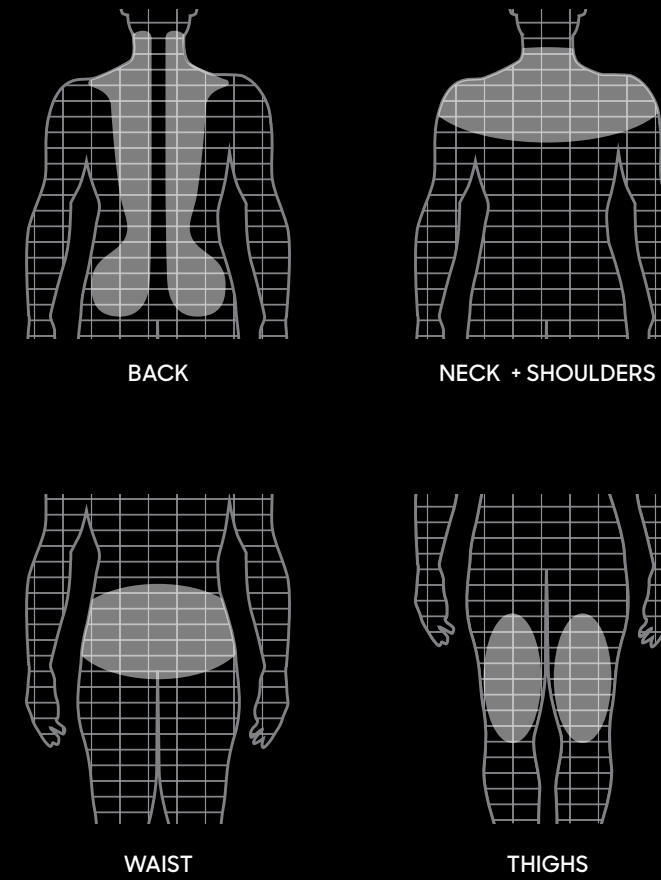

GOOD FOR:
NECK, SHOULDERS, BACK,
WAIST AND THIGHS

RECHARGEABLE BATTERY WARNING

- This product contains batteries that are non-replaceable.
- There is a risk of fire and personal injury if battery is punctured, damaged, or misused.
- Do not dismantle, crush, incinerate or short-circuit battery.
- Never expose battery to extreme temperatures or moisture.
- Keep away from flammable materials and direct sunlight.
- Only charge using the provided charger, cable, and/or adapters.
- Rechargeable battery is only to be charged by an adult.
- Adult supervision is required while charging the battery.
- Allow battery to cool to room temperature before charging.
- Charge on a non-flammable surface and keep away from flammable products.
- Discontinue charging if battery becomes hot, swells, smokes, or gives off a strong odor.
- Battery chargers used with the product are to be regularly examined for damage to the cord, plug, enclosure, and other parts. In the event of such damage, chargers must not be used until the damage has been repaired.
- Recycle or dispose of battery according to federal, state, and local laws.

SAFETY WARNINGS

PLEASE READ BEFORE USE

- Not a children's item. Keep out of the reach of children.
- Do not use this item if you are pregnant or have an injury or illness. Consult your physician if you have a medical condition that may prevent safe use of this item.
- Do not use attachments of any kind other than those that may be included.
- Do not fall asleep while using.
- Keep long hair away from this item while it is in use.
- Do not leave this item unattended when it is plugged in.
- Always allow item to cool if it becomes too hot.
- Never operate under blankets where air opening may be blocked. Excessive heat can occur and cause fire, electric shock, or injury to persons.
- Do not expose to extreme temperatures or moisture.
- Keep away from sources of water and heated surfaces.
- Never touch the power plug with wet hands.
- Do not carry this item by its cord.
- Thoroughly inspect products before every use. If the product appears worn, frayed/splintered, cracked, or broken in any manner, discontinue use and discard immediately.

DANGER

To reduce the risk of electric shock, always unplug this appliance from the electrical outlet immediately after using and before cleaning.

SHARPER IMAGE® NAME AND LOGO (INCLUDING THE 77 LOGO) ARE TRADEMARKS OR REGISTERED TRADEMARKS. DISTRIBUTED BY AND © 2020 MERCHSOURCE, LLC, IRVINE, CA 92618. ALL RIGHTS RESERVED.